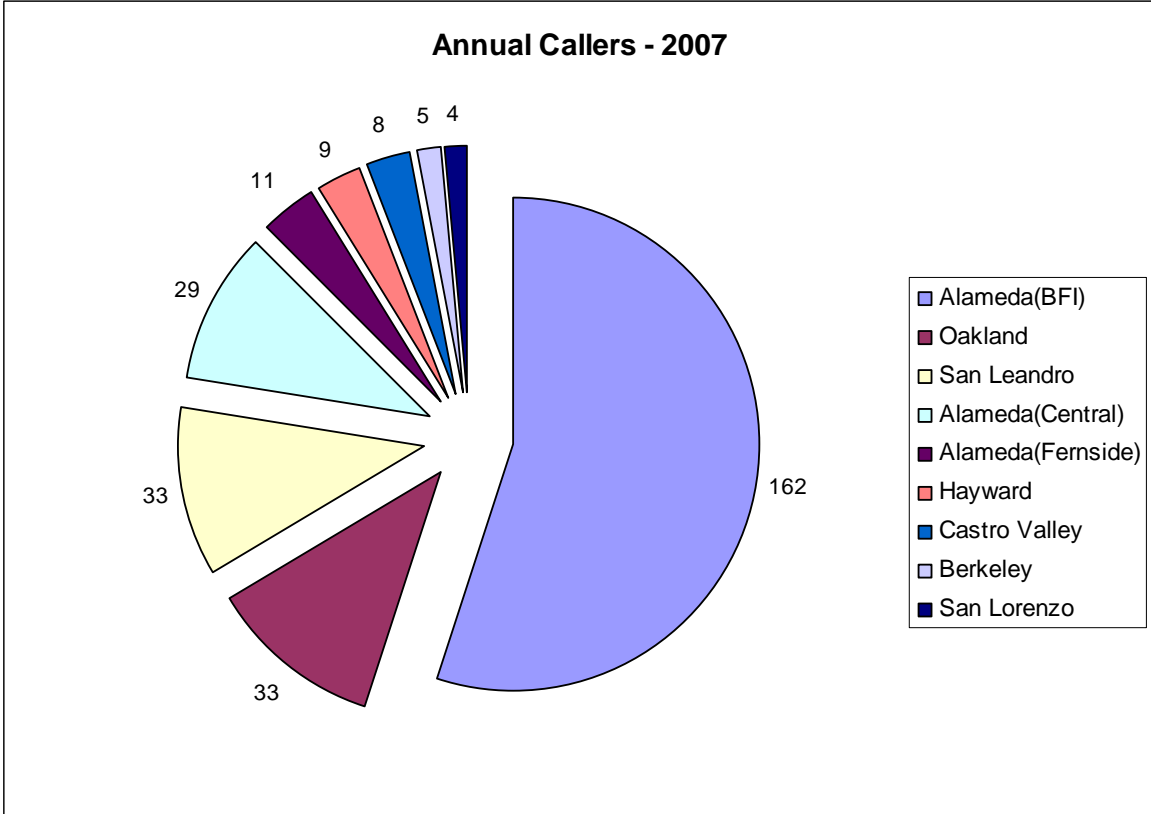

**Oakland International Airport  
Annual Noise Complaint Summary  
Year 2007**

District / City	Callers	Complaints
Alameda(BFI)	162	765
Oakland	33	225
San Leandro	33	487
Alameda(Central)	29	193
Alameda(Fernside)	11	37
Hayward	9	12
Castro Valley	8	37
Berkeley	5	18
San Lorenzo	4	45
Fremont	3	3
Richmond	3	5
San Francisco	3	14
Emeryville	2	7
Lafayette	2	2
Albany	1	1
Antioch	1	3
Clayton	1	1
Danville	1	1
Dublin	1	1
El Cerrito	1	1
Livermore	1	3
Moraga	1	15
Not Reported	1	3
Orinda	1	2
Pleasant Hill	1	5
Pleasanton	1	1
San Ramon	1	1
Santa Rosa	1	1
Union City	1	1
Vallejo	1	1
<b>Total</b>	<b>323</b>	<b>1891</b>

Complaints by Time Received	
Day ( 0700 - 1900 )	1092
Evening ( 1900 - 2200 )	320
Night ( 2200 - 0700 )	479
Complaints by Type of Operation	
General	485
North Field	715
Not Reported	260
Overflight	34
Run-Up	7
South Field	390
Complaints by Type of Aircraft	
Helicopter	42
Jet	1578
Not Reported	34
Other	86
Propeller	151