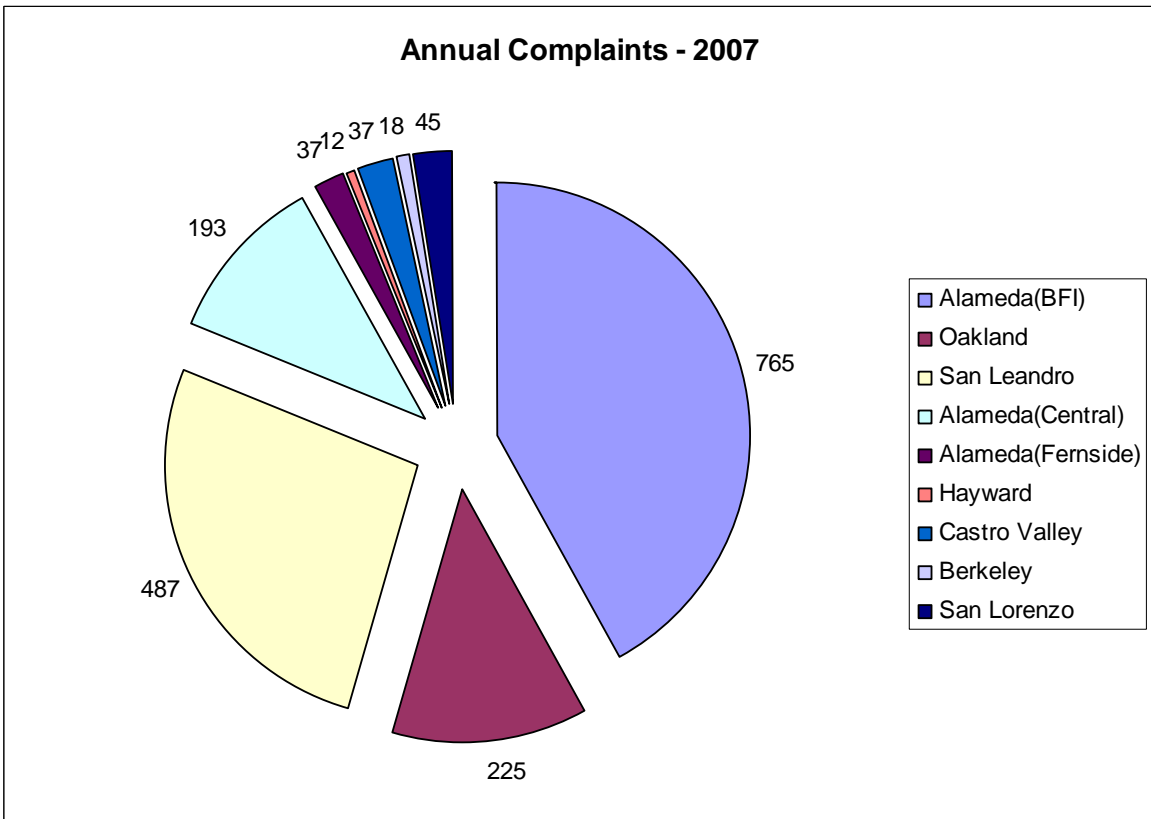

**Oakland International Airport  
Annual Noise Complaint Summary  
Year 2007**

District / City	Callers	Complaints
Alameda(BFI)	162	765
Oakland	33	225
San Leandro	33	487
Alameda(Central)	29	193
Alameda(Fernside)	11	37
Hayward	9	12
Castro Valley	8	37
Berkeley	5	18
San Lorenzo	4	45
Fremont	3	3
Richmond	3	5
San Francisco	3	14
Emeryville	2	7
Lafayette	2	2
Albany	1	1
Antioch	1	3
Clayton	1	1
Danville	1	1
Dublin	1	1
El Cerrito	1	1
Livermore	1	3
Moraga	1	15
Not Reported	1	3
Orinda	1	2
Pleasant Hill	1	5
Pleasanton	1	1
San Ramon	1	1
Santa Rosa	1	1
Union City	1	1
Vallejo	1	1
<b>Total</b>	<b>323</b>	<b>1891</b>

Complaints by Time Received	
Day ( 0700 - 1900 )	1092
Evening ( 1900 - 2200 )	320
Night ( 2200 - 0700 )	479
Complaints by Type of Operation	
General	485
North Field	715
Not Reported	260
Overflight	34
Run-Up	7
South Field	390
Complaints by Type of Aircraft	
Helicopter	42
Jet	1578
Not Reported	34
Other	86
Propeller	151